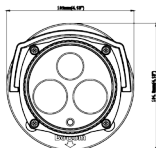

DS-2CD2232-I5 3MP EXIR Bullet Network Camera

EXIR

Key features

- 3.0 megapixel (2048 x 1536) resolution
- Full HD1080p real-time video
- DWDR & 3D DNR & BLC
- EXIR illuminators: up to 50m
- IP66
- PoE

Dimensions

Unit: mm

DS-2CD2232-I5	
Camera	
Image sensor	1/3" progressive scan CMOS
Min. illumination	0.07 lux@F1.2, AGC on 0 lux with IR
Shutter time	1/25s (1/30s) ~ 1/100,000s
Lens	6mm@F2.0, angle of view: 45.3° (4mm, 12mm optional)
Lens mount	M12
Day & night	ICR
Digital noise reduction	3D DNR
Wide dynamic range	Digital WDR
Backlight compensation	Yes, zone configurable
Compression standard	
Video compression	H.264 / MJPEG
H.264 compression profile	Main profile
Bit rate	32 Kbps ~ 16 Mbps
Dual stream	Yes
Image	
Max. image resolution	2048 x 1536
Frame rate	50Hz: 12.5fps (2048 x 1536), 25fps (1920 x 1080), 25fps (1280 x 720) 60Hz: 15fps (2048 x 1536), 30fps (1920 x 1080), 30fps (1280 x 720)
Image settings	Saturation, brightness, contrast adjustable through client software or web browser
Network	
Network storage	NAS
Alarm trigger	Motion detection, dynamic analysis, tampering alarm
Protocols	TCP/IP, ICMP, HTTP, HTTPS, FTP, DHCP, DNS, DDNS, RTP, RTSP, RTCP, PPPoE, NTP, UPnP, SMTP, SNMP, IGMP, 802.1X, QoS, IPv6, Bonjour (SIP optional)
System compatibility	ONVIF, PSIA, CGI
General functionalities	User authentication, watermark
Interface	
Communication interface	1 RJ45 10M / 100M Ethernet port
General	
Operating conditions	-30°C ~ 60°C (-22°F ~ 140°F) humidity 95% or less (non-condensing)
Power supply	12 VDC ± 10%, PoE (802.3af)
Power consumption	Max. 7W (9W with ICR on)
Ingress protection	IP66
EXIR range	up to 50m
Dimensions	105 x 104.8 x 263.1 mm
Weight	700g (1.5 lbs)