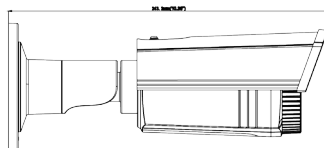

DS-2CD2232-I5 3MP EXIR Bullet Network Camera

EXIR

Key features

- 3.0 megapixel (2048 x 1536) resolution
- Full HD1080p real-time video
- DWDR & 3D DNR & BLC
- EXIR illuminators: up to 50m
- IP66
- PoE

Dimensions

Unit: mm

DS-2CD2232-I5	
Camera	
Image sensor	1/3" progressive scan CMOS
Min. illumination	0.07 lux@F1.2, AGC on 0 lux with IR
Shutter time	1/25s (1/30s) ~ 1/100,000s
Lens	6mm@F2.0, angle of view: 45.3° (4mm, 12mm optional)
Lens mount	M12
Day & night	ICR
Digital noise reduction	3D DNR
Wide dynamic range	Digital WDR
Backlight compensation	Yes, zone configurable
Compression standard	
Video compression	H.264 / MJPEG
H.264 compression profile	Main profile
Bit rate	32 Kbps ~ 16 Mbps
Dual stream	Yes
Image	
Max. image resolution	2048 x 1536
Frame rate	50Hz: 12.5fps (2048 x 1536), 25fps (1920 x 1080), 25fps (1280 x 720) 60Hz: 15fps (2048 x 1536), 30fps (1920 x 1080), 30fps (1280 x 720)
Image settings	Saturation, brightness, contrast adjustable through client software or web browser
Network	
Network storage	NAS
Alarm trigger	Motion detection, dynamic analysis, tampering alarm
Protocols	TCP/IP, ICMP, HTTP, HTTPS, FTP, DHCP, DNS, DDNS, RTP, RTSP, RTCP, PPPoE, NTP, UPnP, SMTP, SNMP, IGMP, 802.1X, QoS, IPv6, Bonjour (SIP optional)
System compatibility	ONVIF, PSIA, CGI
General functionalities	User authentication, watermark
Interface	
Communication interface	1 RJ45 10M / 100M Ethernet port
General	
Operating conditions	-30°C ~ 60°C (-22°F ~ 140°F) humidity 95% or less (non-condensing)
Power supply	12 VDC ± 10%, PoE (802.3af)
Power consumption	Max. 7W (9W with ICR on)
Ingress protection	IP66
EXIR range	up to 50m
Dimensions	105 x 104.8 x 263.1 mm
Weight	700g (1.5 lbs)