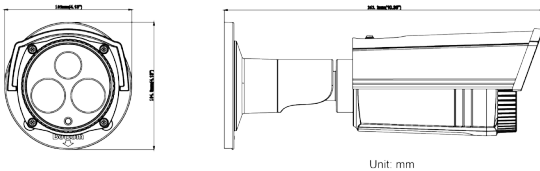

### Key features

- Up to 1.3 megapixel (1280 x 960) resolution
- HD real-time video
- DWDR & 3D DNR
- EXIR illuminators: up to 50m
- IP66
- PoE
- Bracket included

### Dimensions

DS-2CD2212-I5	
<b>Camera</b>	
Image sensor	1/3" progressive scan CMOS
Min. illumination	0.01 lux@F1.2, AGC on 0 lux with IR
Shutter time	1/25s (1/30s) ~ 1/100,000s
Lens	6mm@F2.0, angle of view: 46.7° (4mm, 8mm, 12mm optional)
Lens mount	M12
Day & night	ICR
Digital noise reduction	3D DNR
Wide dynamic range	Digital WDR
Backlight compensation	Yes, zone configurable
<b>Compression standard</b>	
Video compression	H.264 / MJPEG
H.264 compression profile	Main profile
Bit rate	32 Kbps ~ 16 Mbps
Dual stream	Yes
<b>Image</b>	
Max. image resolution	1280 x 960
Frame rate	50Hz: 25fps (1280 x 960), 25fps (1280 x 720) 60Hz: 30fps (1280 x 960), 30fps (1280 x 720)
Image settings	Saturation, brightness, contrast adjustable through client software or web browser
<b>Network</b>	
Network storage	NAS
Alarm trigger	Motion detection, dynamic analysis, tampering alarm
Protocols	TCP/IP, ICMP, HTTP, HTTPS, FTP, DHCP, DNS, DDNS, RTP, RTSP, RTCP, PPPoE, NTP, UPnP, SMTP, SNMP, IGMP, 802.1X, QoS, IPv6, Bonjour (SIP optional)
System compatibility	ONVIF, PSIA, CGI
General functionalities	User authentication, watermark
<b>Interface</b>	
Communication interface	1 RJ45 10M / 100M Ethernet port
<b>General</b>	
Operating conditions	-30°C ~ 60°C (-22°F ~ 140°F) humidity 95% or less (non-condensing)
Power supply	12 VDC ± 10%, PoE (802.3af)
Power consumption	Max. 7W (9W with ICR on)
Ingress protection	IP66
EXIR range	up to 50m
Dimensions	105 x 104.8 x 263.1 mm
Weight	700g (1.5 lbs)